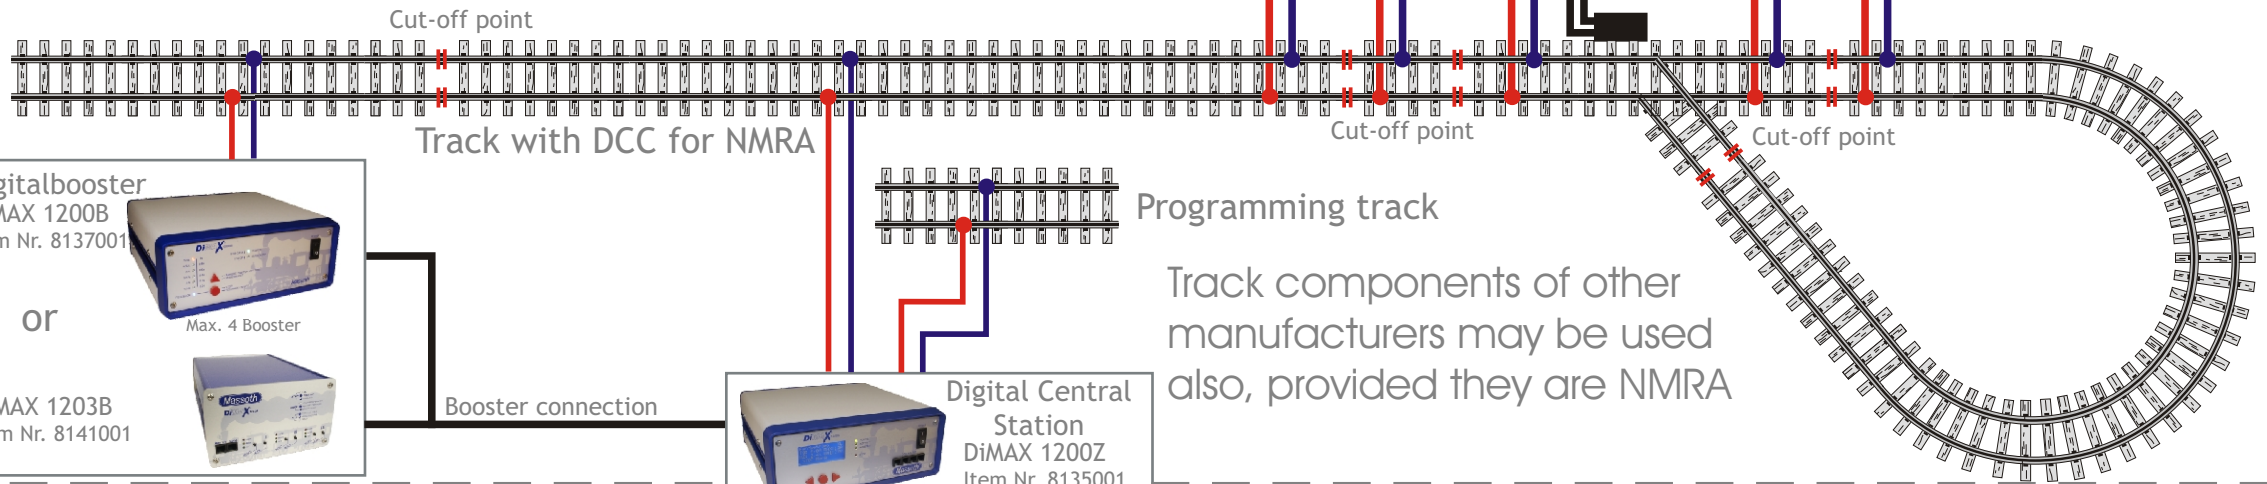

The Massoth bus connector is limited to Massoth components only. The connection of units from other