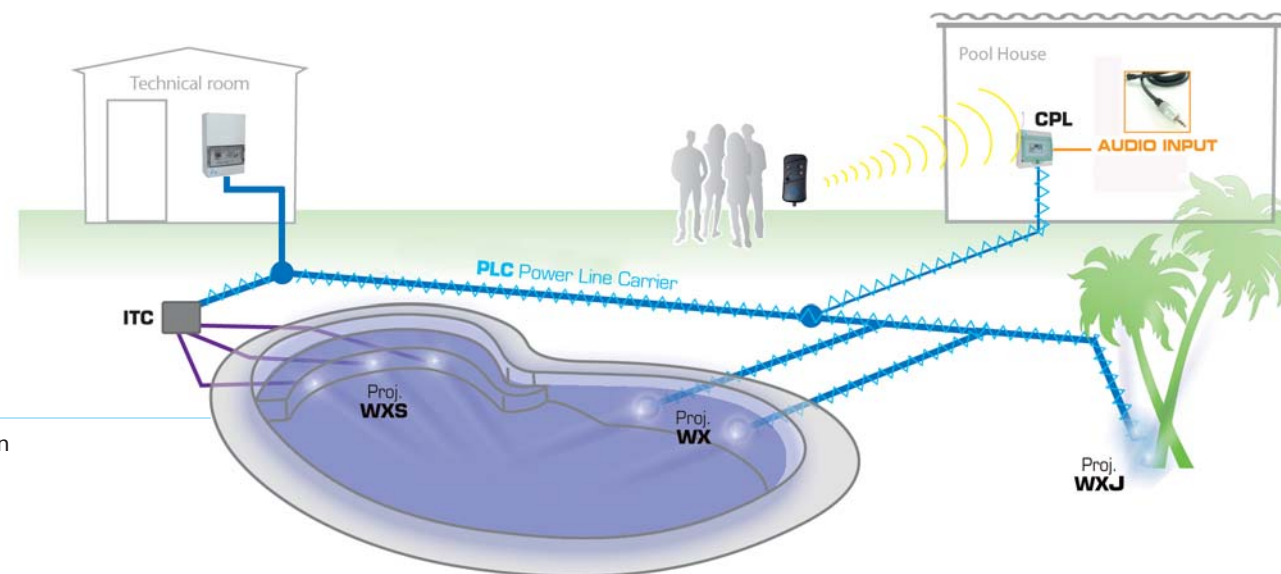

Synchronise all BRIO[®] equipment with the BRIO-CPL control panel (patented system) and BRIO-ITC for easy remote control of your pool lighting

Different light effects available

Fixed colours, intensity variations, programmed sequences, random effects, according to music rhythm...

Audio-animated

Connect your mp3 player or hi-fi and the lighting will be animated according to the beat of the music.

Remote control

Control your projectors and program changes from your canvas chair or terrace, thanks to the radio remote control.

Centralized control

Give your house a full lighting solution for pool and garden.

Comfort and security

Thought-through lighting will improve your home

Integration into any new or existing installation

Change of colours in and around the pool

Install the CPL and ITC control panel to use animated lighting with remote control (see left-hand figure).

Safe installation around the pool

The BRIO[®] system uses a very low safety tension power supply (TBTS 12V AC), which enables the installation of lights inside the mandatory safety zone (within 3.5 m around the pool / NFC-15.100 standard).