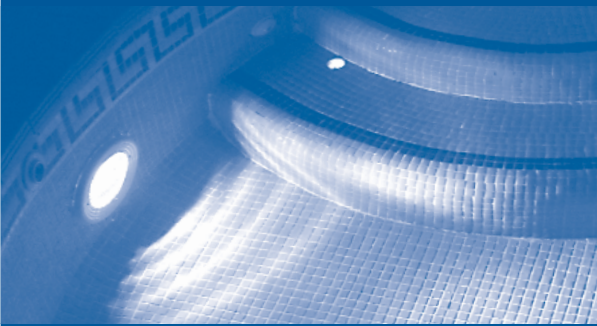

BRIO® LED bulb

The power of light in the heart of your garden

Ultra-white or multicolour

Boosts the transparency of water

Reduces energy consumption

Protects the environment

Efficiency 3 to 4 times higher

Service life 25 to 50 times higher compared to usual light bulbs

Comparison	Common light bulb (incandescent lighting)	BRIO white light power LEDs
Energy consumption	300 W	100 W
Light efficiency	6 000 lumens	6 240 lumens
Lifespan	1 000 hours	30 000 hours

The use of LED lighting cuts the energy consumption down to a third, leading to annual savings of up to 220 € per projector.